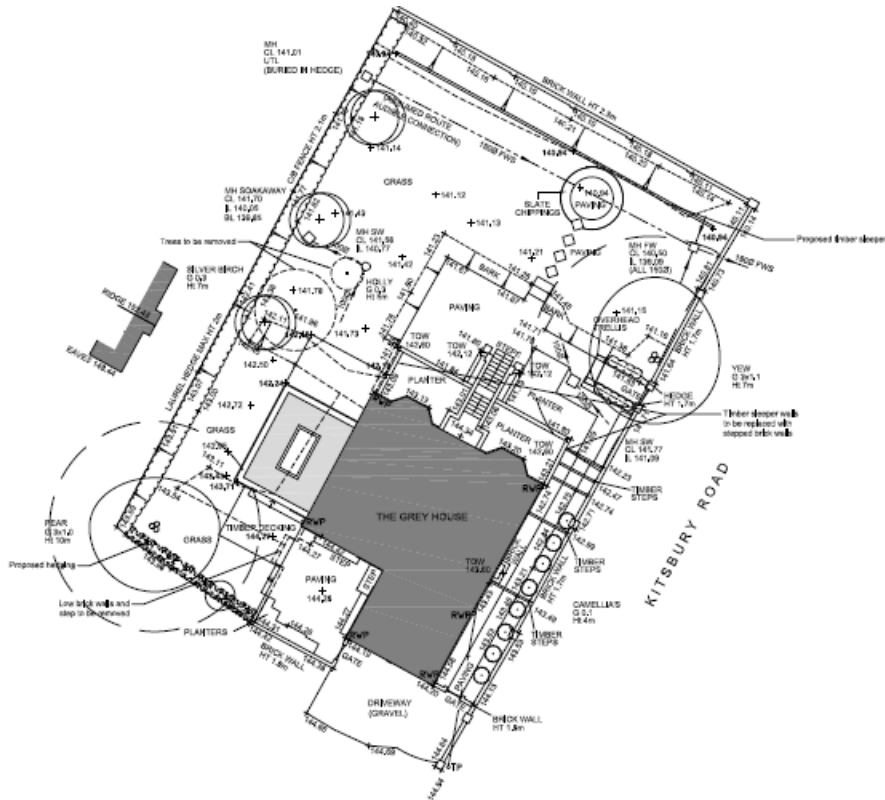

ITEM 5.06

4/01158/15/FHA- TWO-STOUREY SIDE EXTENSION

THE GREY HOUSE, KITSBURY ROAD, BERKHAMSTED, HP4 3EA

ITEM 5.06

4/01158/15/FHA- TWO-STOREY SIDE EXTENSION

THE GREY HOUSE, KITSBURY ROAD, BERKHAMSTED, HP4 3EA